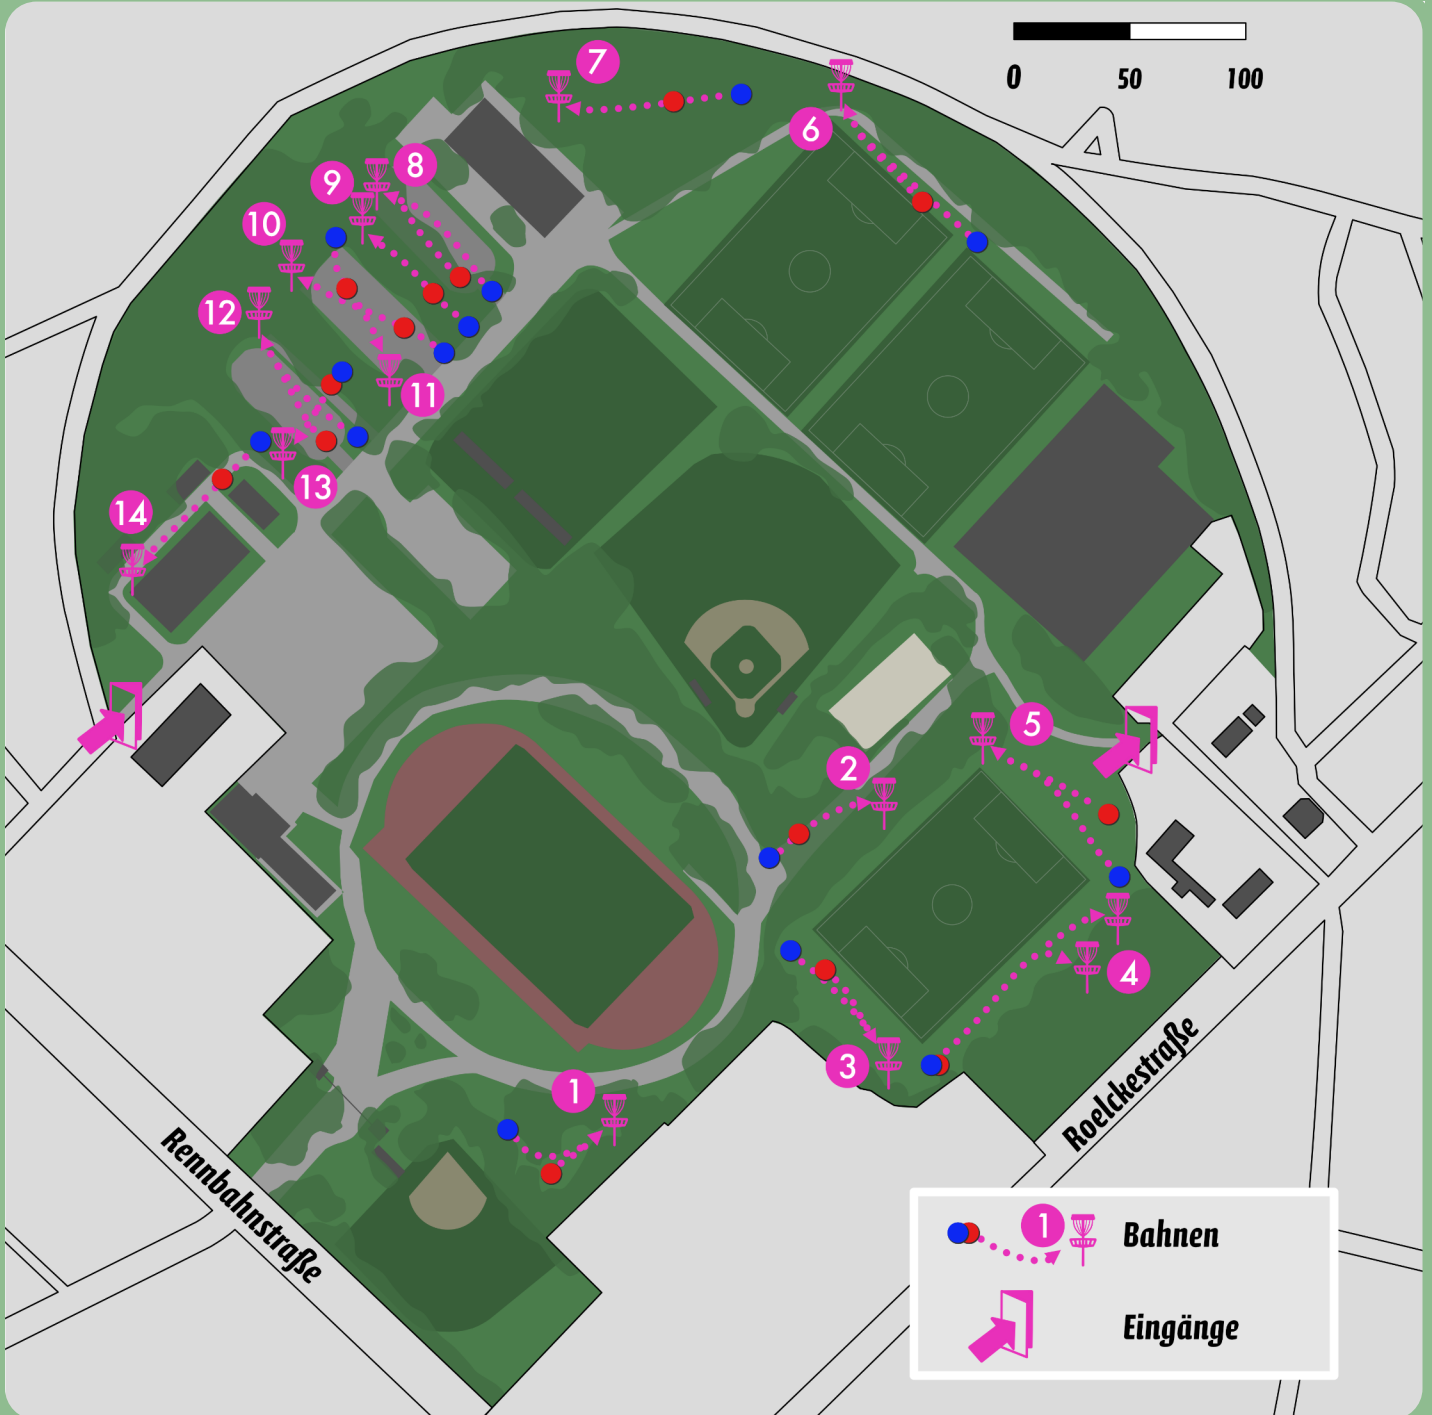

Discgolf Kurs Rennbahnstraße

Pfeffersport

BAHN	1	2	3	4	5	6	7	8	9	10	11	12	13	14	TOTAL
PAR	3	3	3	4/3	3	3	3	3	3	3	3	3	3	3	43/42
KURZ ●	35m	45m	65m	105m	70m	50m	45m	55m	50m	55m	45m	50m	45m	60m	780m
LANG ●	60m	55m	75m	80m	95m	80m	75m	70m	70m	75m	65m	70m	50m	85m	1005m